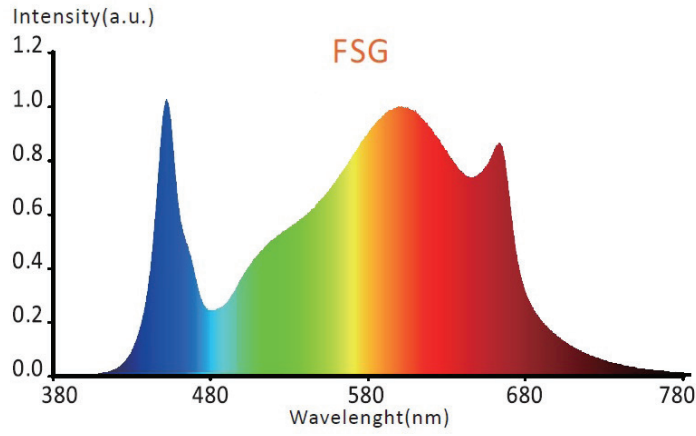

1650  
Umol/s

2.5  
μmol/J

OSRAM LEDES, LM-80  
ETL, LM-79, CE certification

-  Fanless Design.
-  IP65 Waterproof.
-  Dimmable: 0-10V with optionnal dimming knob.
-  Slim design, small, compact and easy to install with 180 degree foldable system.
-  Covering all growing stages including: Genetics, Propagation, Vegetation and Flowering
-  Quick connector for faster installation and RJ14 for remote control
-  5 years warranty.

## SPECIFICATIONS

MODEL	FM8
Power Consumption (incl. driver)	660W
Spectrum	FSG
PPF(μmol/s)	1650
Efficacy (μmol/J)	2.5
Dimensions (L*W*H)	42*42.4*2.4inch (1067*1077*62mm)
Weight	30lbs (13.6kg)
Heat Output (BTU/h)	2244 BTU/h