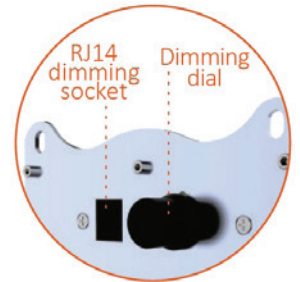

1650  
Umol/s

2.5  
μmol/J

OSRAM LEDES, LM-80  
ETL, LM-79, CE certification

-  Fanless Design.
-  IP65 Waterproof.
-  Dimmable: 0-10V with optionnal dimming knob.
-  Slim design, small, compact and easy to install with 180 degree foldable system.
-  Covering all growing stages including: Genetics, Propagation, Vegetation and Flowering
-  Quick connector for faster installation and RJ14 for remote control
-  5 years warranty.